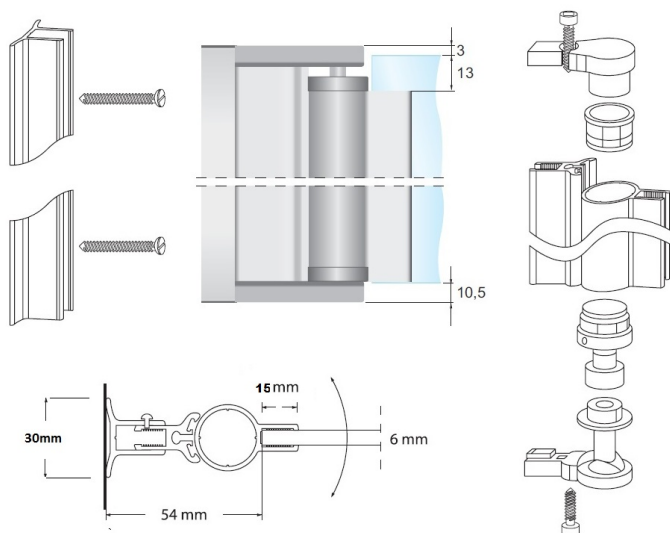

PRODUCT SHEET

Description:

Lift Hinge Wall/Glass, Alu Finish, 1,9 Meters, All Access.

Item number:

15.23.000-1

Units	Box	Carton	HS Code	Barcode
Set	1	10	8302100090	
				5704866464376

SISO A/S

Mileparken 11
DK-2740 Skovlunde
Denmark
VAT: DK 24786013